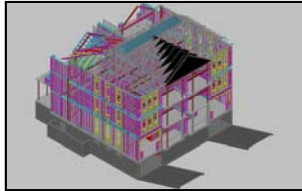

Project:

Facility: Mediterranean
Island Luxury Houses #2

Project Summary:

42 Luxury Houses

New island created by dredging
and filling of the Mediterranean ocean.

Project Description:

Steel Elements, Inc. supplied all building materials including sheetrock, OSB, windows, doors, insulation, siding, small tools, clips, fasteners, light gauge/cold formed steel framing and structural steel.